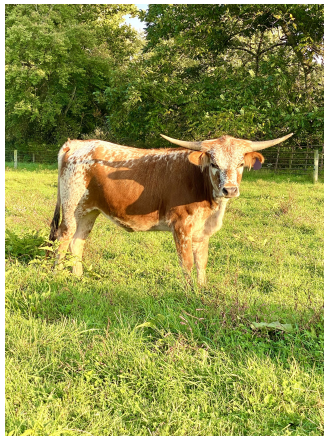

MP Laced with Darkness

Date of Birth: 05/13/2020
Registration 1: CI329514
Breeder: Steven & Aprill Siegel Jr
Owner: Rafiki & Company

Courtesy of Moon Phase Ranch

Light Brown with White Lacey Face and legs and White freckles on belly and back

TTT: 24.2500 on 05/07/2021

MP Laced with Darkness

DARK SHOT 604

Hubbells 20 Gauge

Concealed Weapon

HUBBELLS RIO GLORY

WS JAMAKIZM

WIREGRASS LAURA