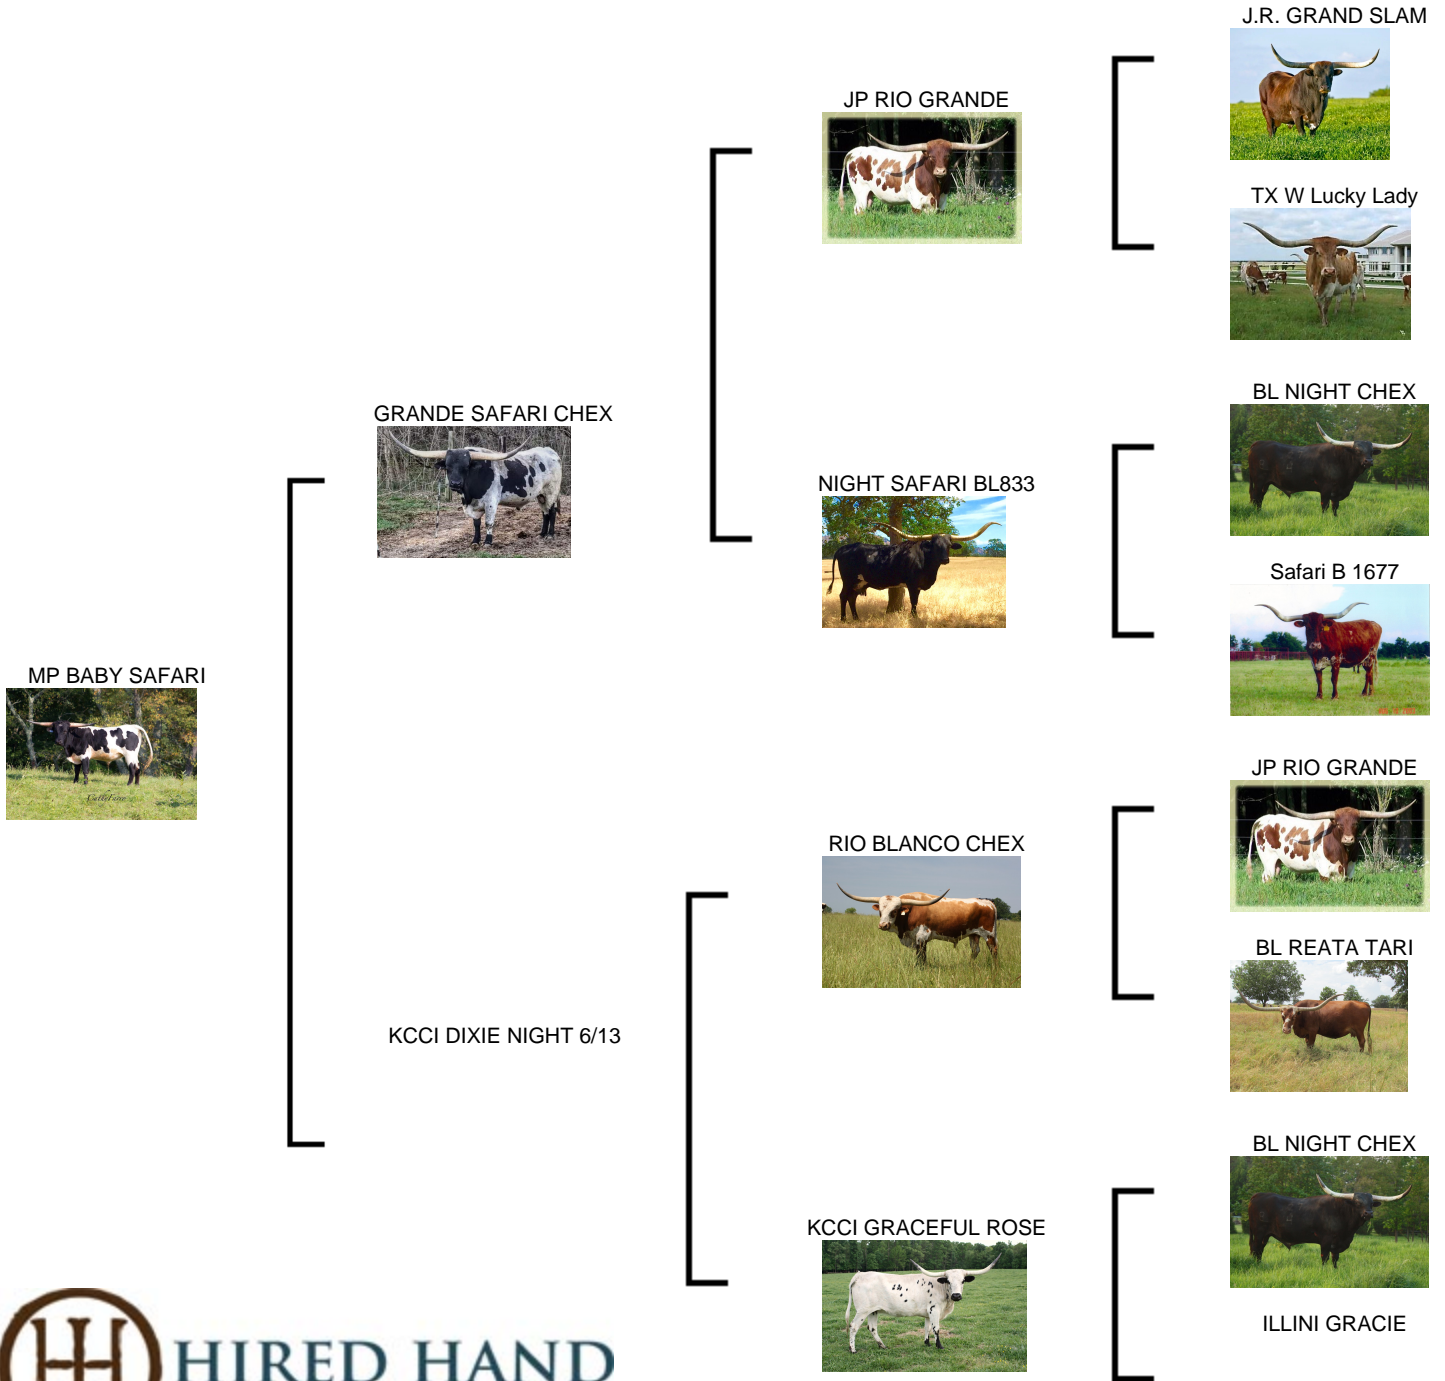

MP BABY SAFARI

Date of Birth: 09/04/2015
Registration 1: BI93224
Breeder: WILLOW ROCK FARM
Owner: STEVEN & APRILL SIEGEL JR

Courtesy of MOON PHASE RANCH

Black and White Patches

<http://www.hiredhandsoftware.com>